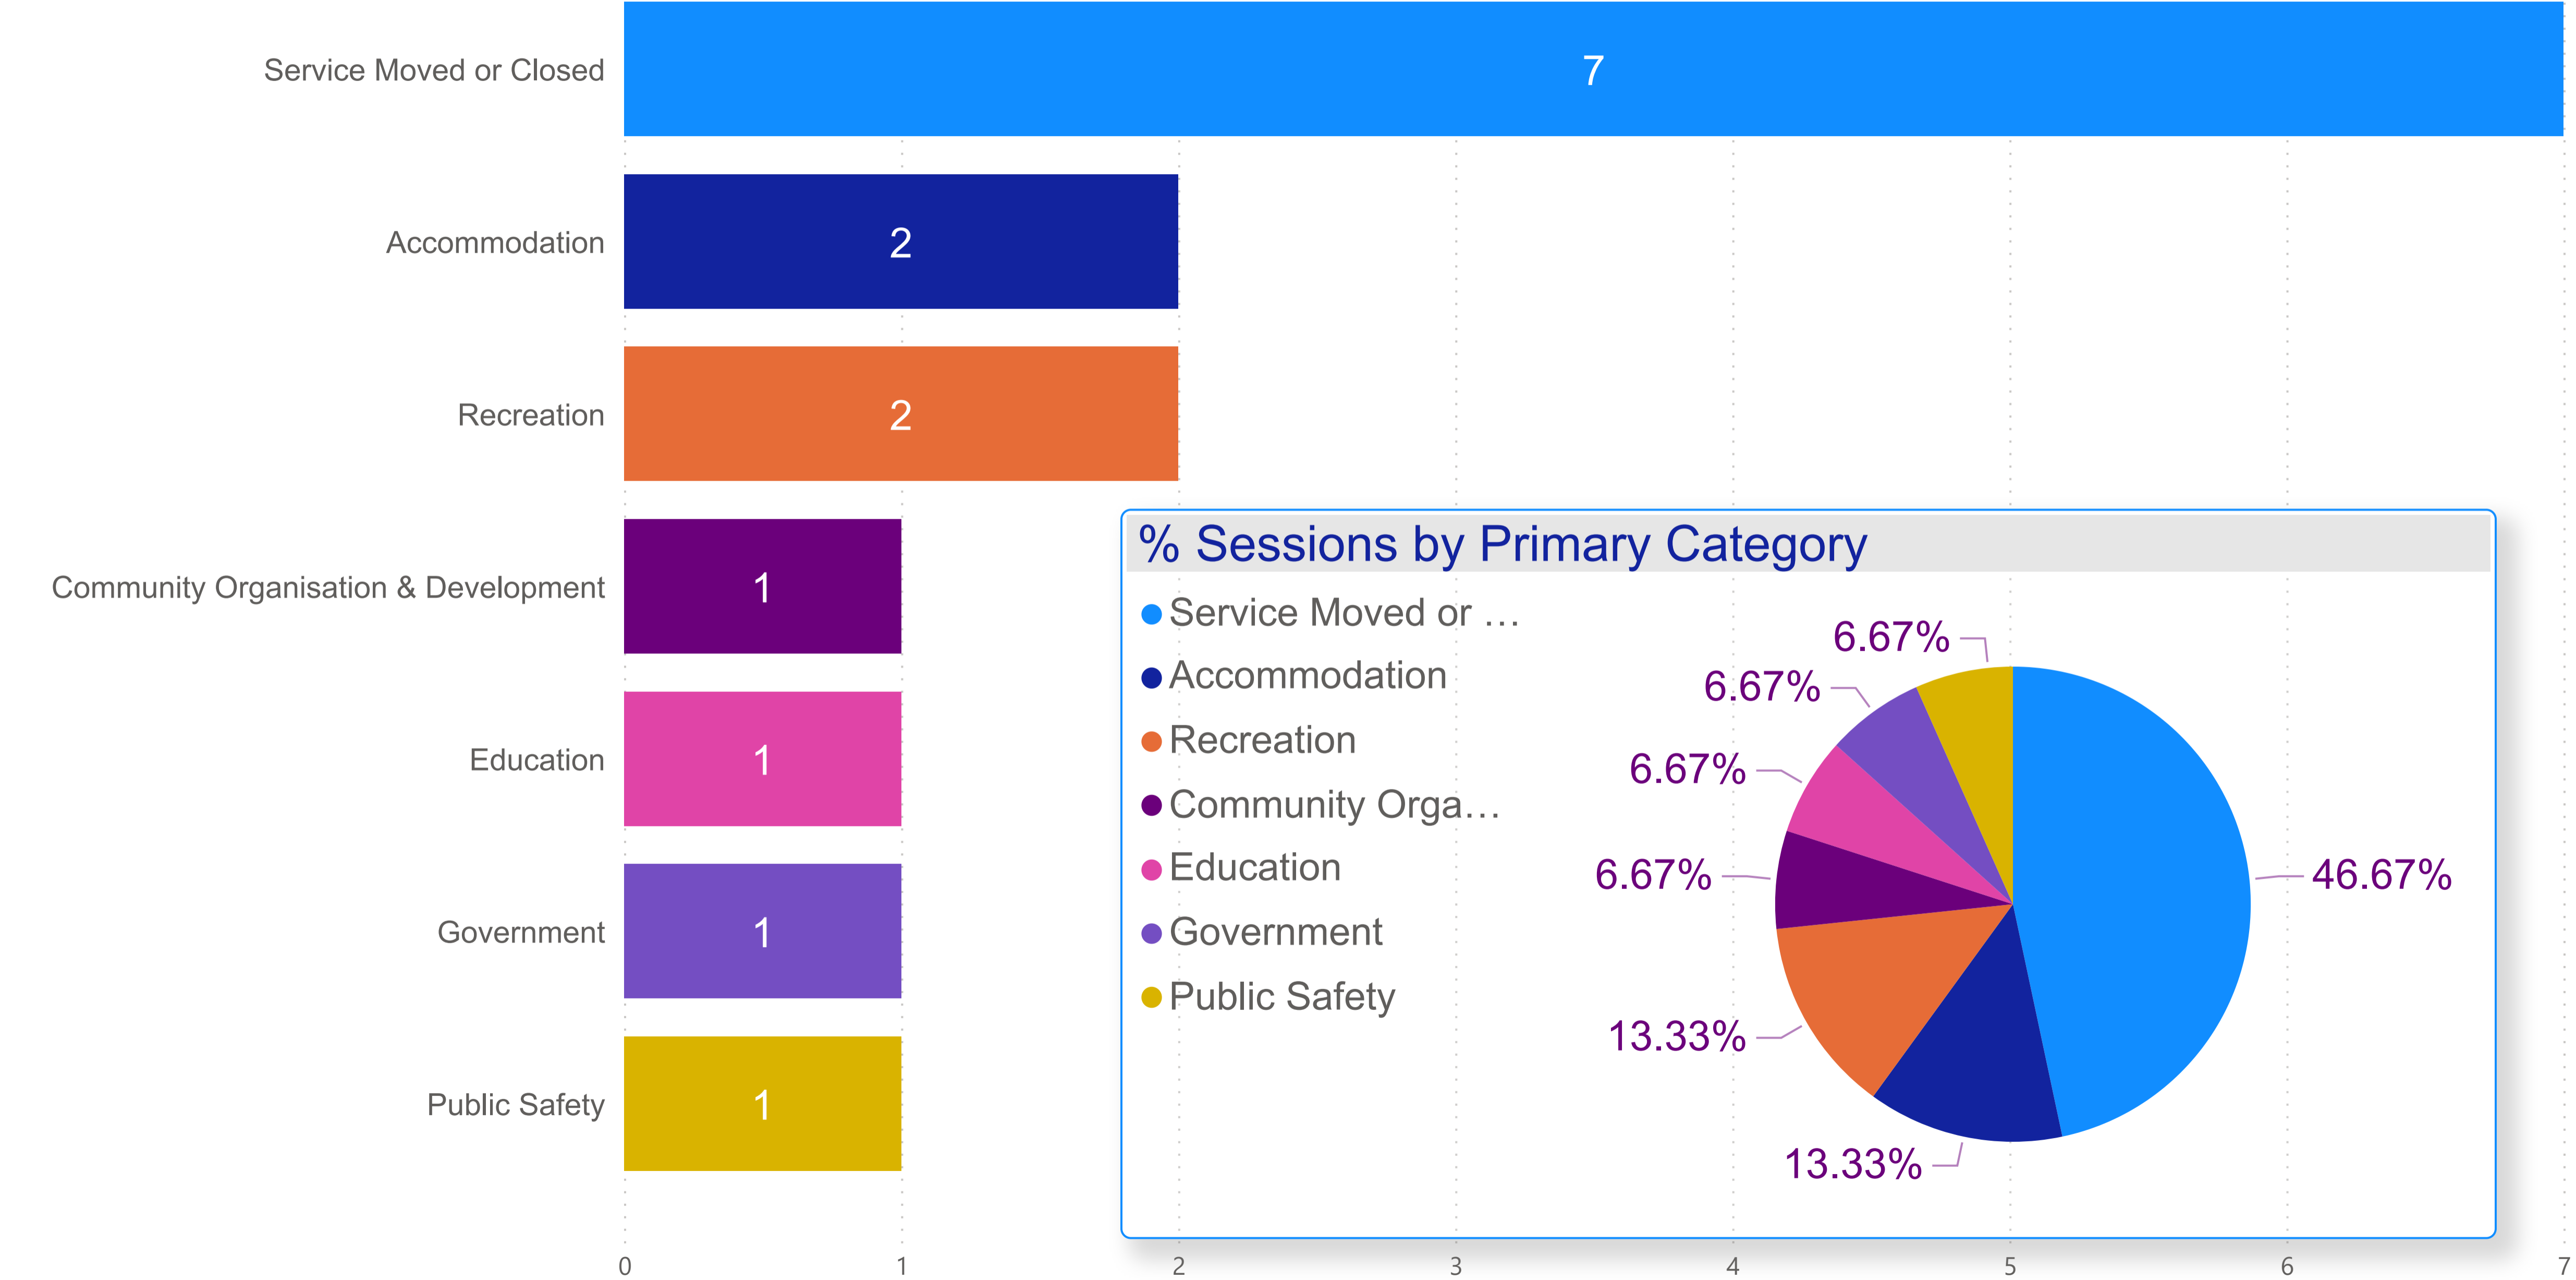

Cleve Council - Organisation Count by Primary Category (FY 2019-2020)

Cleve Council - Sessions by Organisation (FY 2019-2020)

FY 2019-2020

Primary category, Organisation

- ▶ Accommodation
- ▶ Community Organisation & Development
- ▶ Education
- ▶ Government
- ▶ Public Safety
- ▶ Recreation
- ▶ Service Moved or Closed

Organisation	Sessions
Arno Bay Post Office	13
Arno Bay Visitor Information Outlet	10
Arno Bay Yacht Club	8
Cleve Area School	1
Cleve District Hospital & Aged Care	18
Cleve Medical Practice	157
Cleve Post Office	11
Cleve School Community Library	78
Cleve Visitor Information Outlet	2
Community Choir - Cleve	3
Crestview Hostel	49
District Council of Cleve	12
Driver Reviver Inc. SA - Cleve	13
Eastern Eyre Health & Aged Care - Cleve Campus	23
State Emergency Service SA - Cleve	3
Total	401