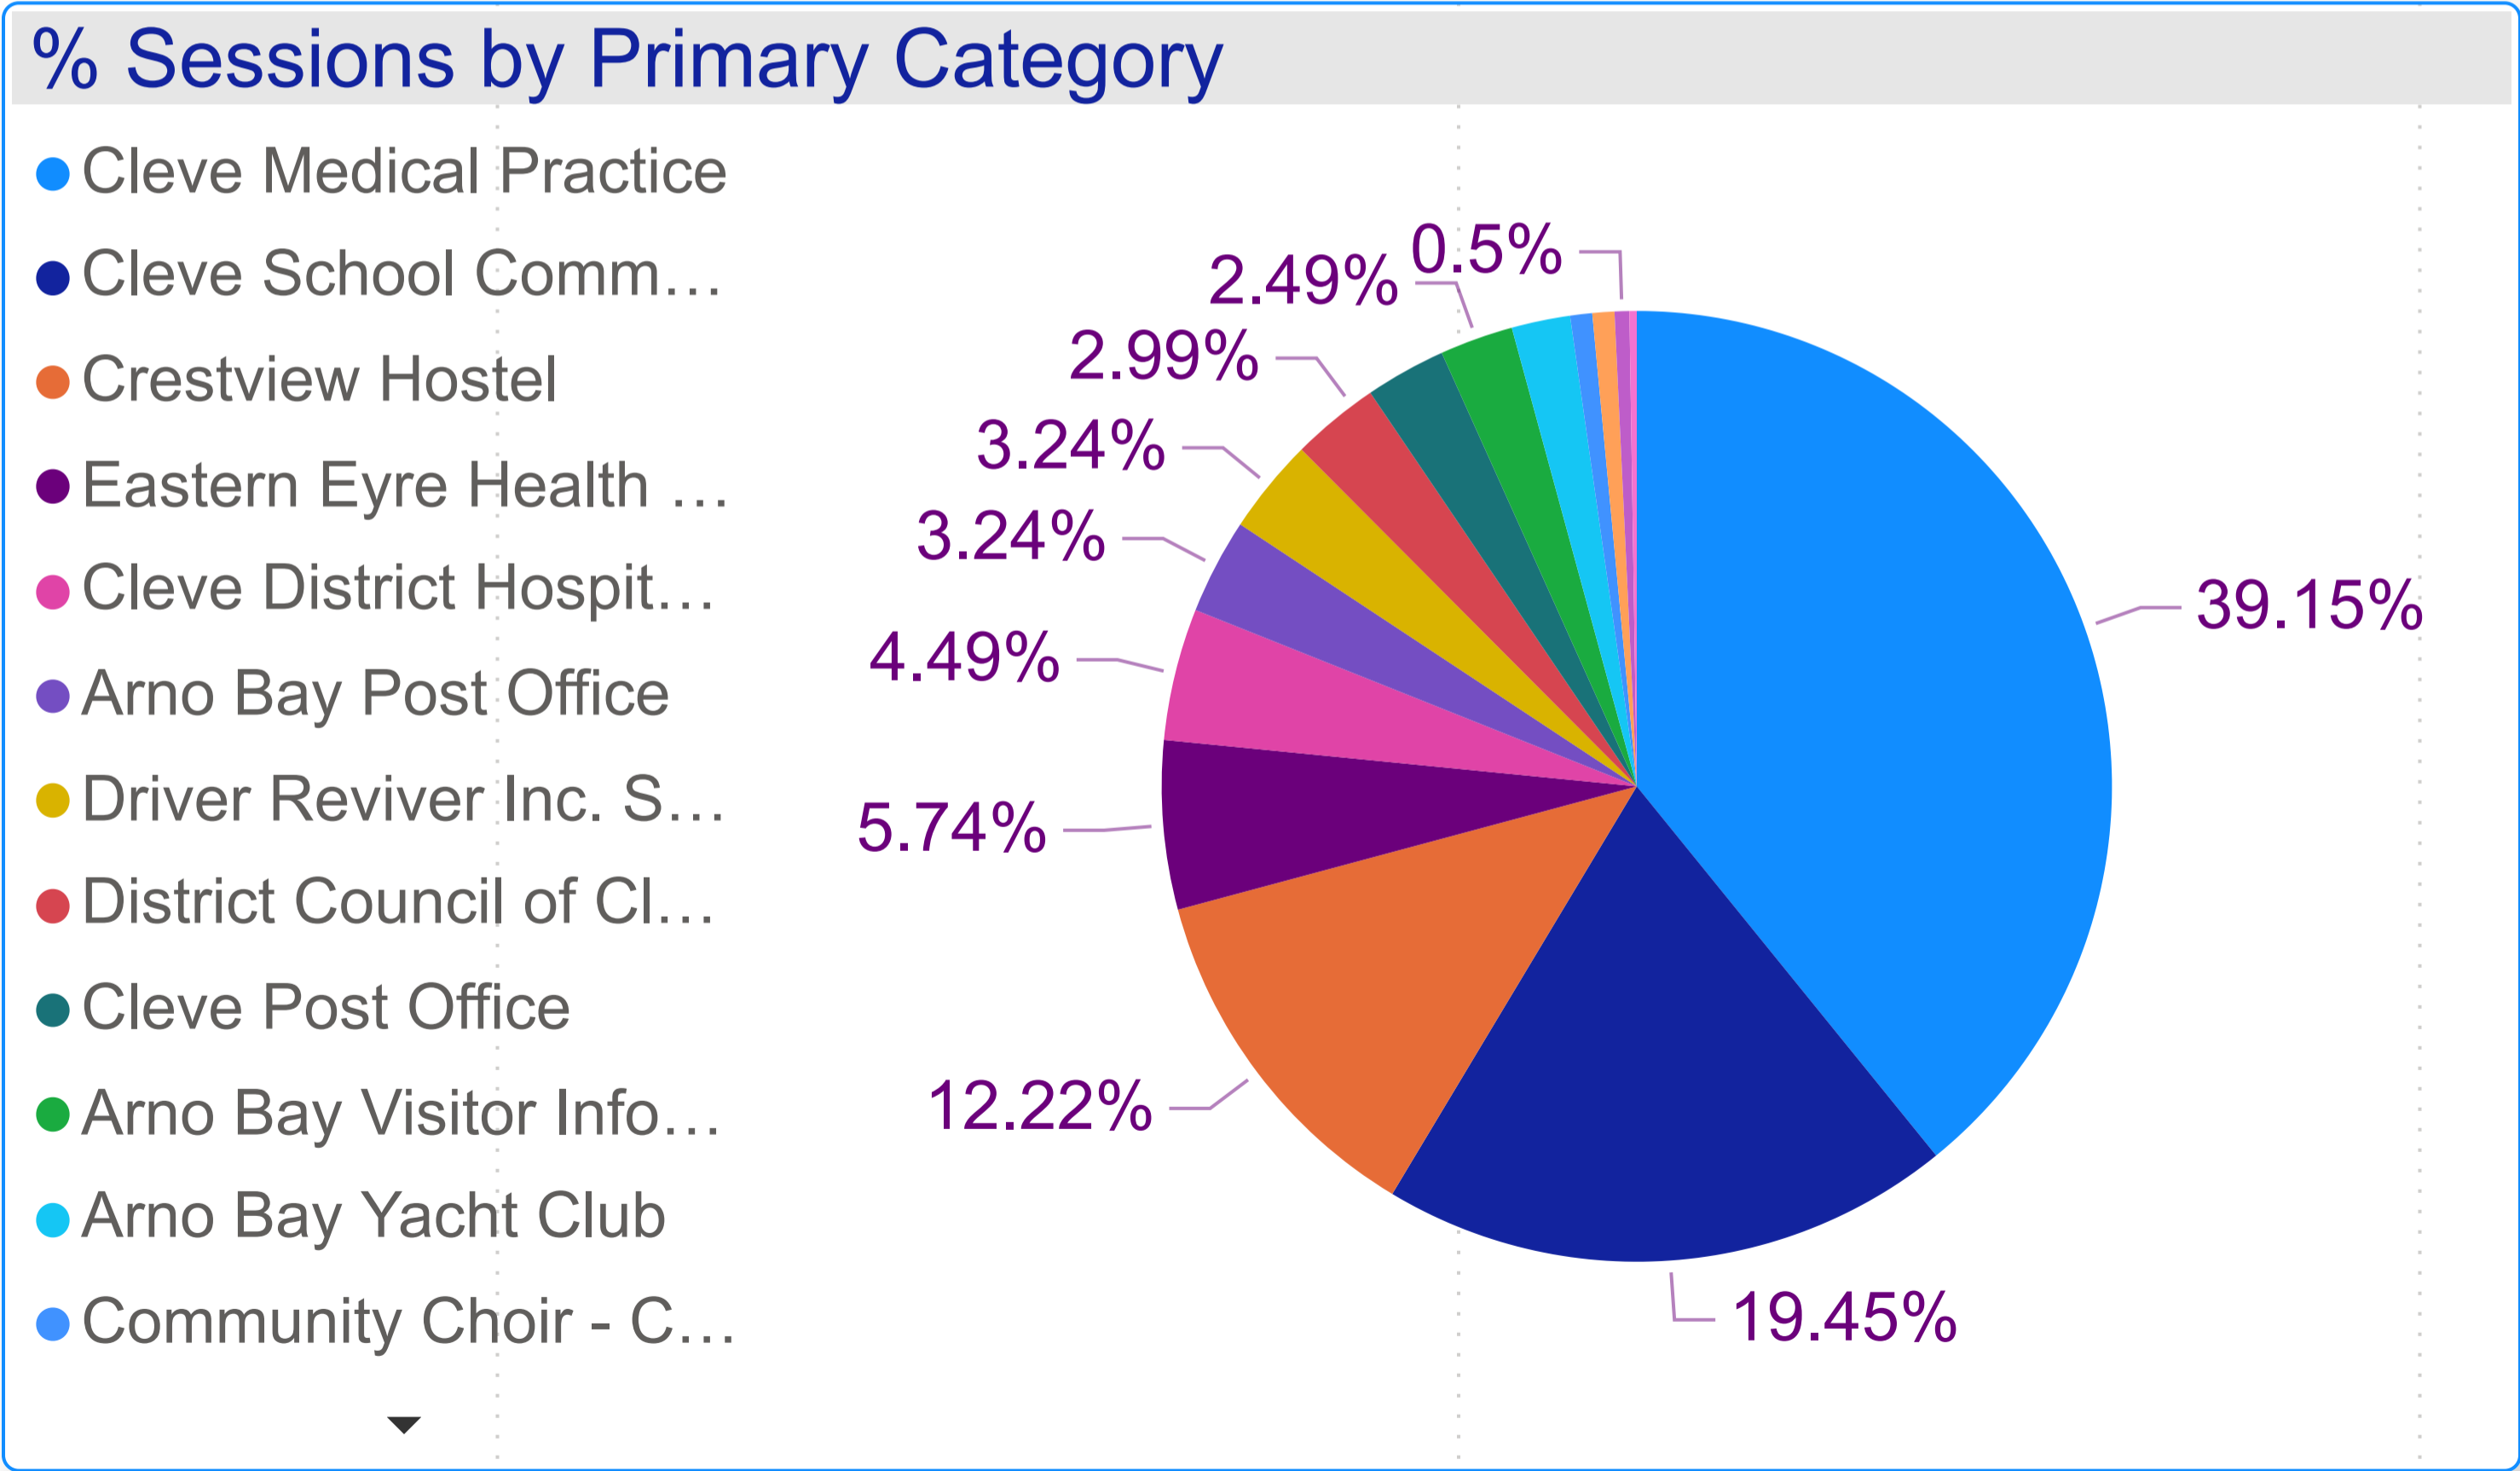

Cleve Council - Organisation Count by Primary Category (FY 2019-2020)

Cleve Council - Sessions by Organisation (FY 2019-2020)

FY 2019-2020

Primary category, Organisation

- ▶ Accommodation
- ▶ Community Organisation & Development
- ▶ Education
- ▶ Government
- ▶ Public Safety
- ▶ Recreation
- ▶ Service Moved or Closed