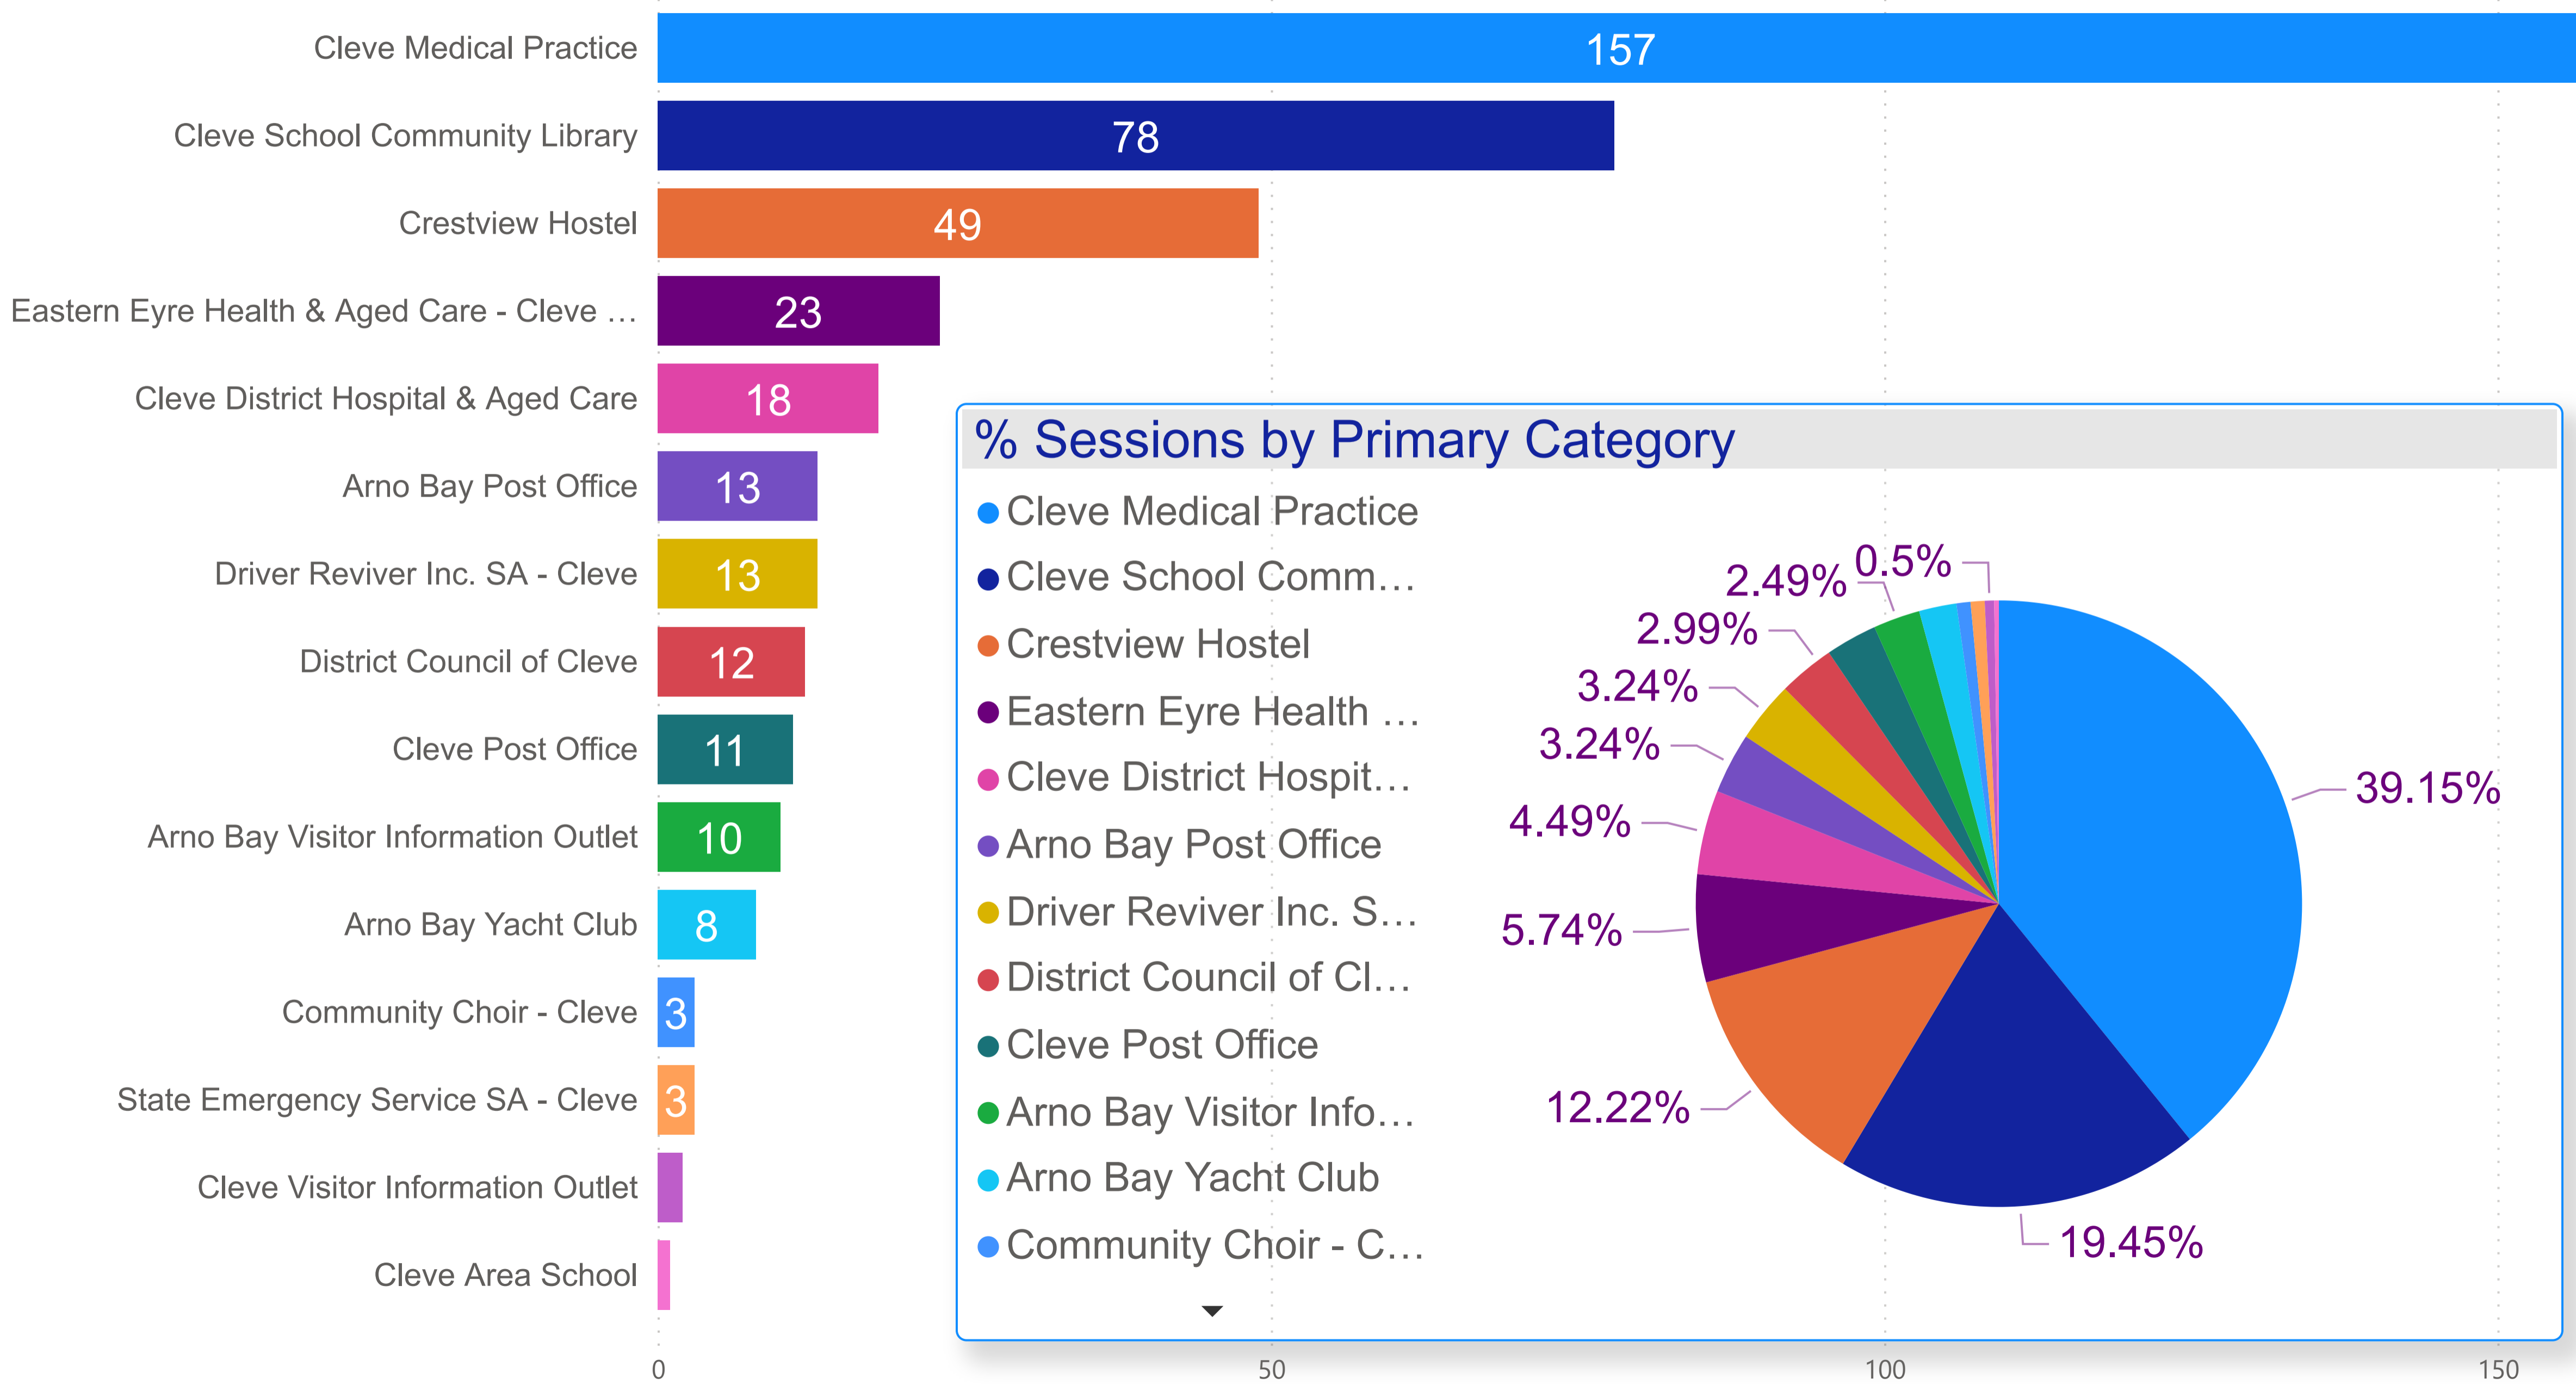

Cleve Council - Organisation Count by Primary Category (FY 2019-2020)

Cleve Council - Sessions by Organisation (FY 2019-2020)

FY 2019-2020

Primary category, Organisation

- ▶ Accommodation
- ▶ Community Organisation & Development
- ▶ Education
- ▶ Government
- ▶ Public Safety
- ▶ Recreation
- ▶ Service Moved or Closed

Organisation	Sessions
Arno Bay Post Office	13
Arno Bay Visitor Information Outlet	10
Arno Bay Yacht Club	8
Cleve Area School	1
Cleve District Hospital & Aged Care	18
Cleve Medical Practice	157
Cleve Post Office	11
Cleve School Community Library	78
Cleve Visitor Information Outlet	2
Community Choir - Cleve	3
Crestview Hostel	49
District Council of Cleve	12
Driver Reviver Inc. SA - Cleve	13
Eastern Eyre Health & Aged Care - Cleve Campus	23
State Emergency Service SA - Cleve	3
Total	401