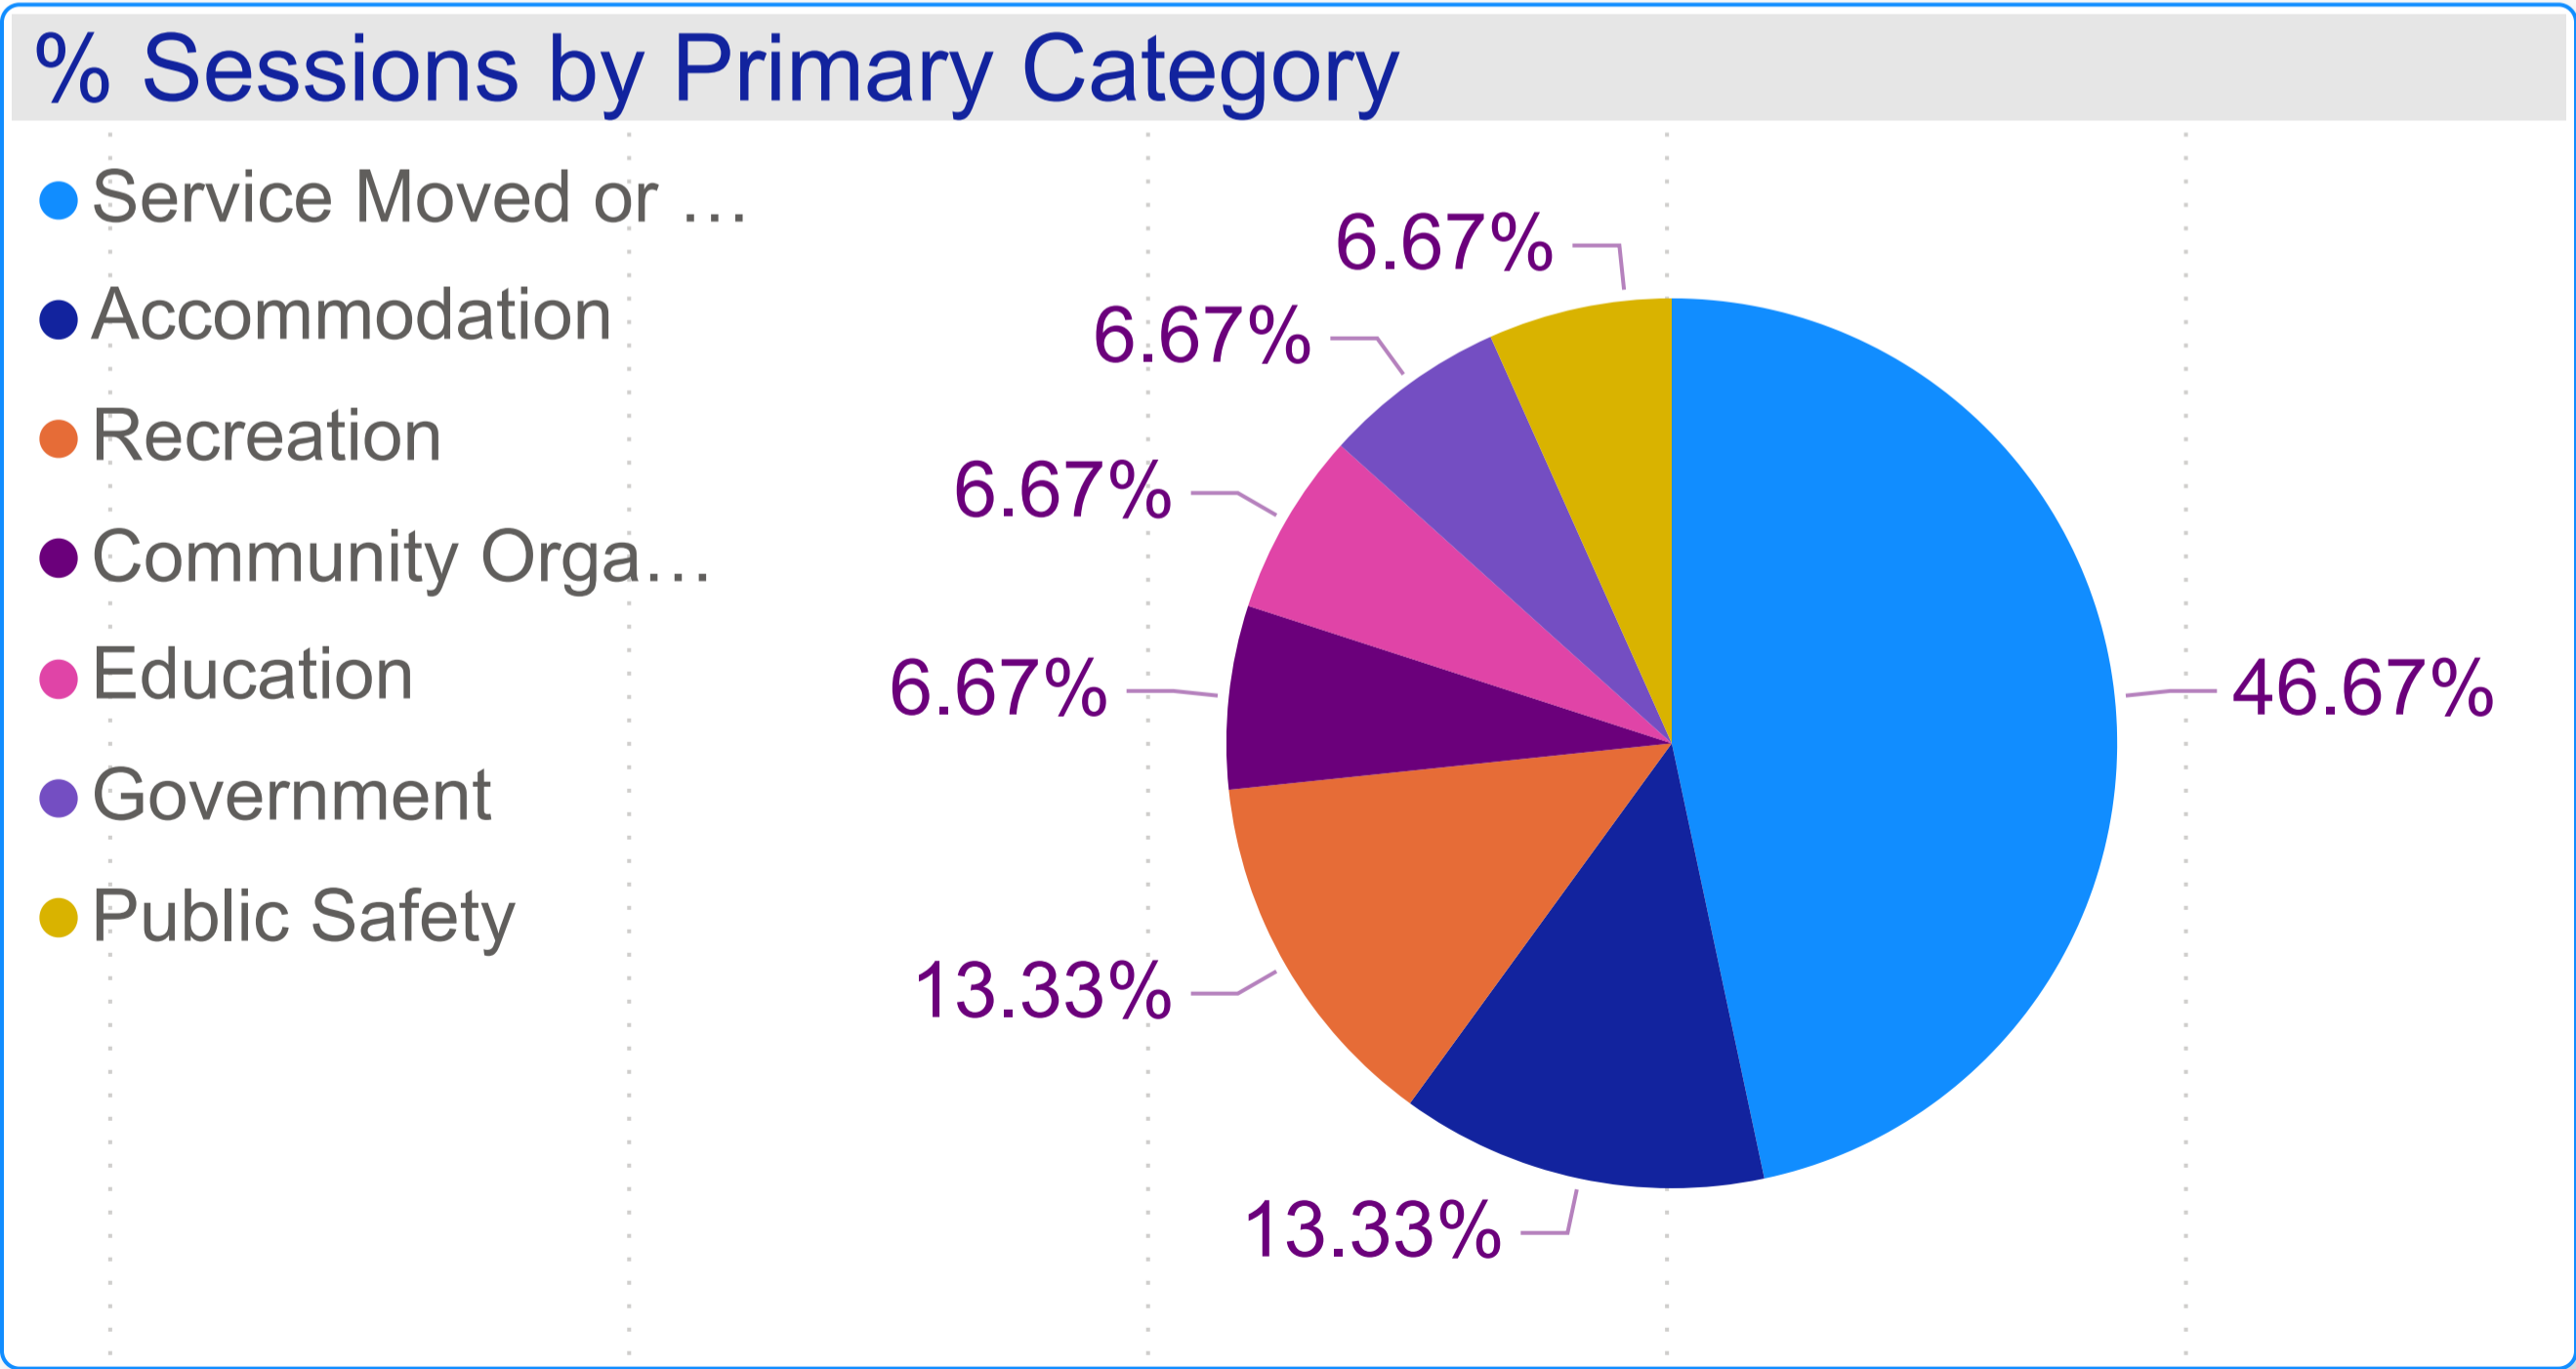

Cleve Council - Organisation Count by Primary Category (FY 2019-2020)

Cleve Council - Sessions by Organisation (FY 2019-2020)

FY 2019-2020

Primary category, Organisation

- ▶ Accommodation
- ▶ Community Organisation & Development
- ▶ Education
- ▶ Government
- ▶ Public Safety
- ▶ Recreation
- ▶ Service Moved or Closed